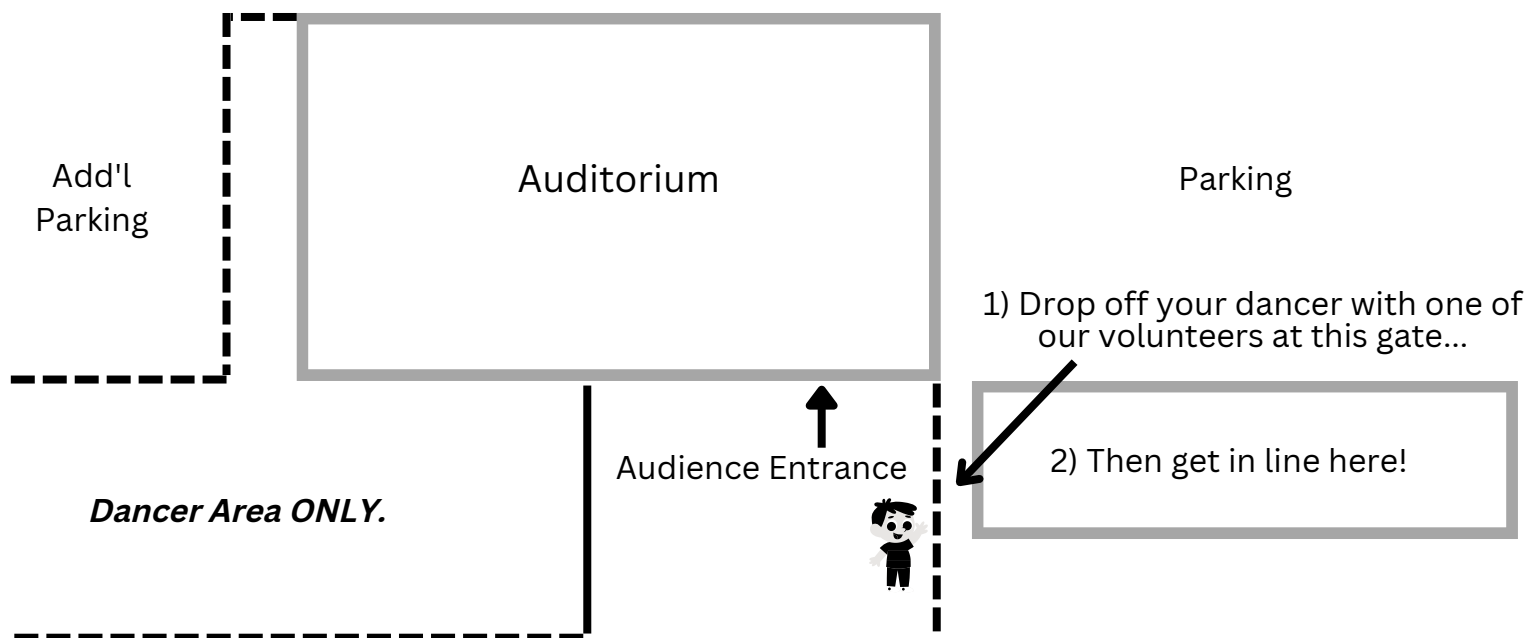

### **What to do on the day of the performance:**

Arrive between 2:30-2:45 pm. Drop off your dancer (see map) then get in line to find a seat! Doors will open at 2:30. Show #1 begins at 3:00. At 3:00, dancers will make their grand entrance to the VIP viewing area of the auditorium! The show will be around 45-50 minutes long. After the first show, dancers will make their grand exit out of the auditorium and up to the stage for a group photo. After the photo, we'll dismiss dancers to their pick up zone (see map). Some classes will remain on the stage, other classes will exit to the same area where all dancers were dropped off. Please send only **ONE** person to the pick up zone, then join us for a cast party! At 4:30 we'll clear the auditorium to reset for show #2. At this time, everyone will exit the auditorium. As a reminder, all dancers are performing in BOTH shows. So drop off your dancer in the drop off area again by 4:45 for Show #2! Show #2 begins at 5:00 pm.

# "DROP OFF" MAP

CINDY DRIVE

## PICK UP ZONES: